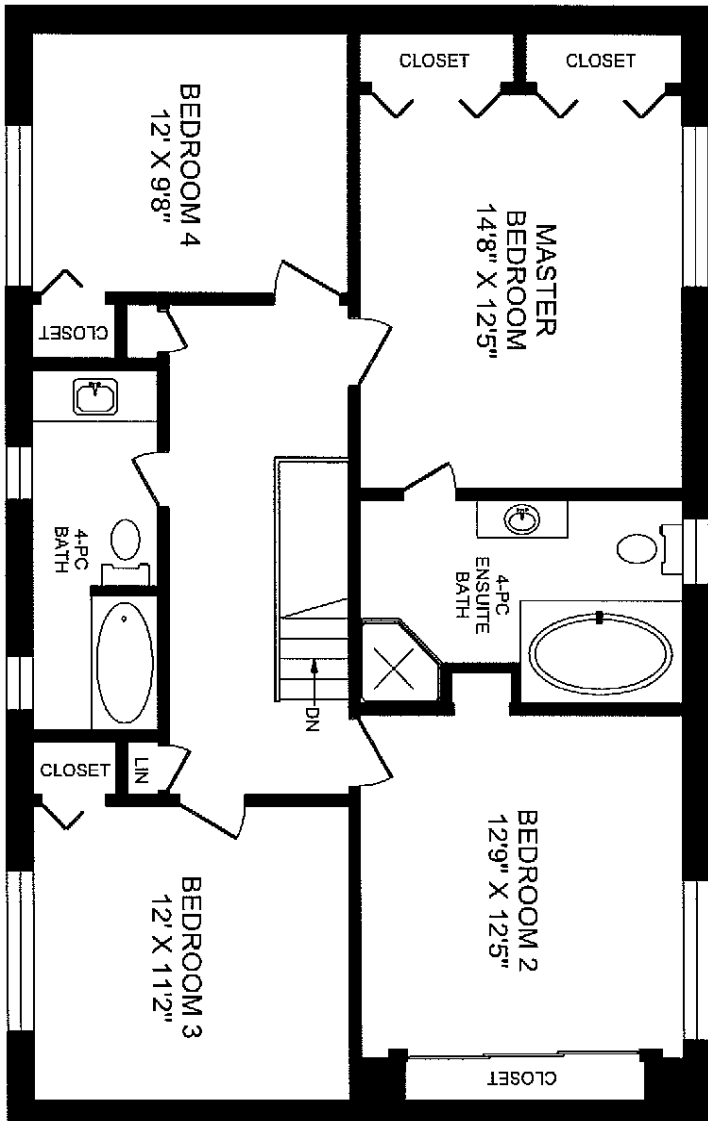

188 19TH AVENUE

MAIN FLOOR  
1127 SQUARE FEET

**TRUPLAN**  
416 573 2096  
E & O.E.  
Floor plan may not be 100% accurate.

188 19TH AVENUE

LOWER LEVEL  
1127 SQUARE FEET

0 5  
FEET  
**TRUPLAN**  
416.573.2096  
E & O.E.  
Floor plan may not be 100% accurate.

188 19TH AVENUE

SECOND FLOOR  
1127 SQUARE FEET

**TRUPLAN**  
416.573.2096  
E & O.E.  
Floor plan may not be 100% accurate.