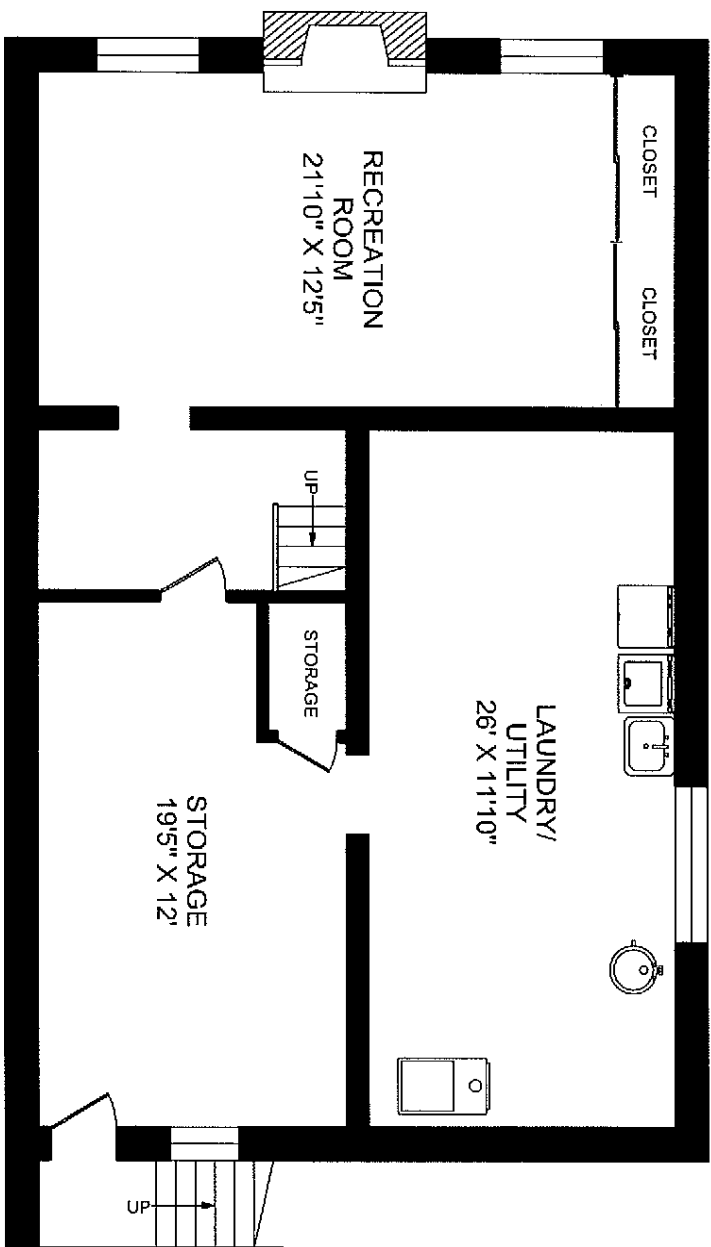

188 19TH AVENUE

MAIN FLOOR  
1127 SQUARE FEET

**TRUPLAN**  
416 573 2096  
E & O.E.  
Floor plan may not be 100% accurate.

188 19TH AVENUE

LOWER LEVEL  
1127 SQUARE FEET

0 5  
FEET  
**TRUPLAN**  
416.573.2096  
E & O.E.  
Floor plan may not be 100% accurate.

188 19TH AVENUE

SECOND FLOOR  
1127 SQUARE FEET

**TRUPLAN**  
416.573.2096  
E & O.E.  
Floor plan may not be 100% accurate.