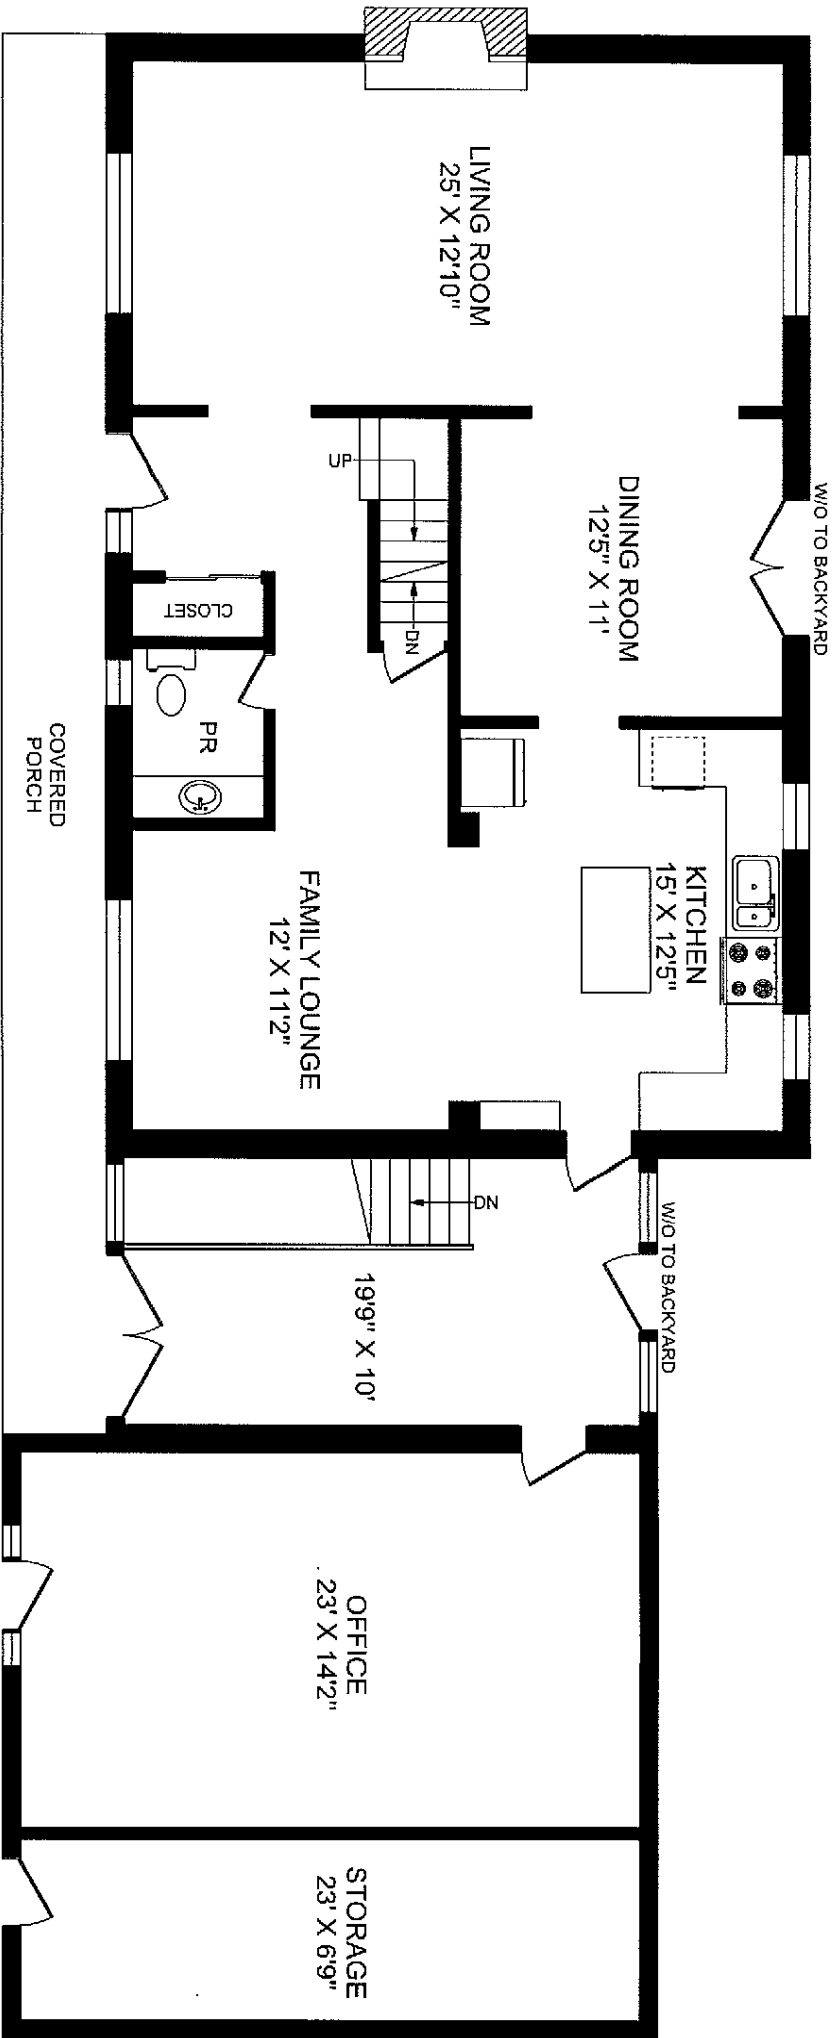

188 19TH AVENUE

MAIN FLOOR  
1127 SQUARE FEET

**TRUPLAN**  
416 573 2096  
E & O.E.  
Floor plan may not be 100% accurate.

188 19TH AVENUE

LOWER LEVEL  
1127 SQUARE FEET

0 5  
FEET  
**TRUPLAN**  
416.573.2096  
E & O.E.  
Floor plan may not be 100% accurate.

188 19TH AVENUE

SECOND FLOOR  
1127 SQUARE FEET

**TRUPLAN**  
416.573.2096  
E & O.E.  
Floor plan may not be 100% accurate.